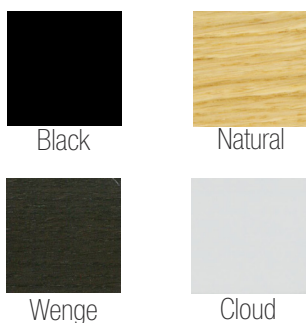

Legs options

NEXUS is manufactured by Fama Sofas, whose quality system is certified by AENOR and IQNET, according to ISO 9001-2008, with certificate number ER 0790/1999.

All models have passed the tests required for granting the quality control label from Aidima-Cetem laboratories.