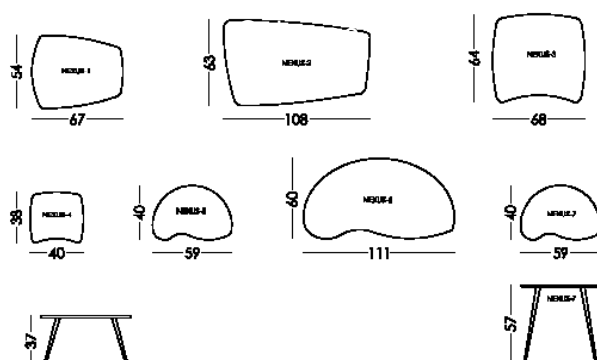

Scheme

Guarantee

2 years*

*6-month guaranty extension by activating it on the web